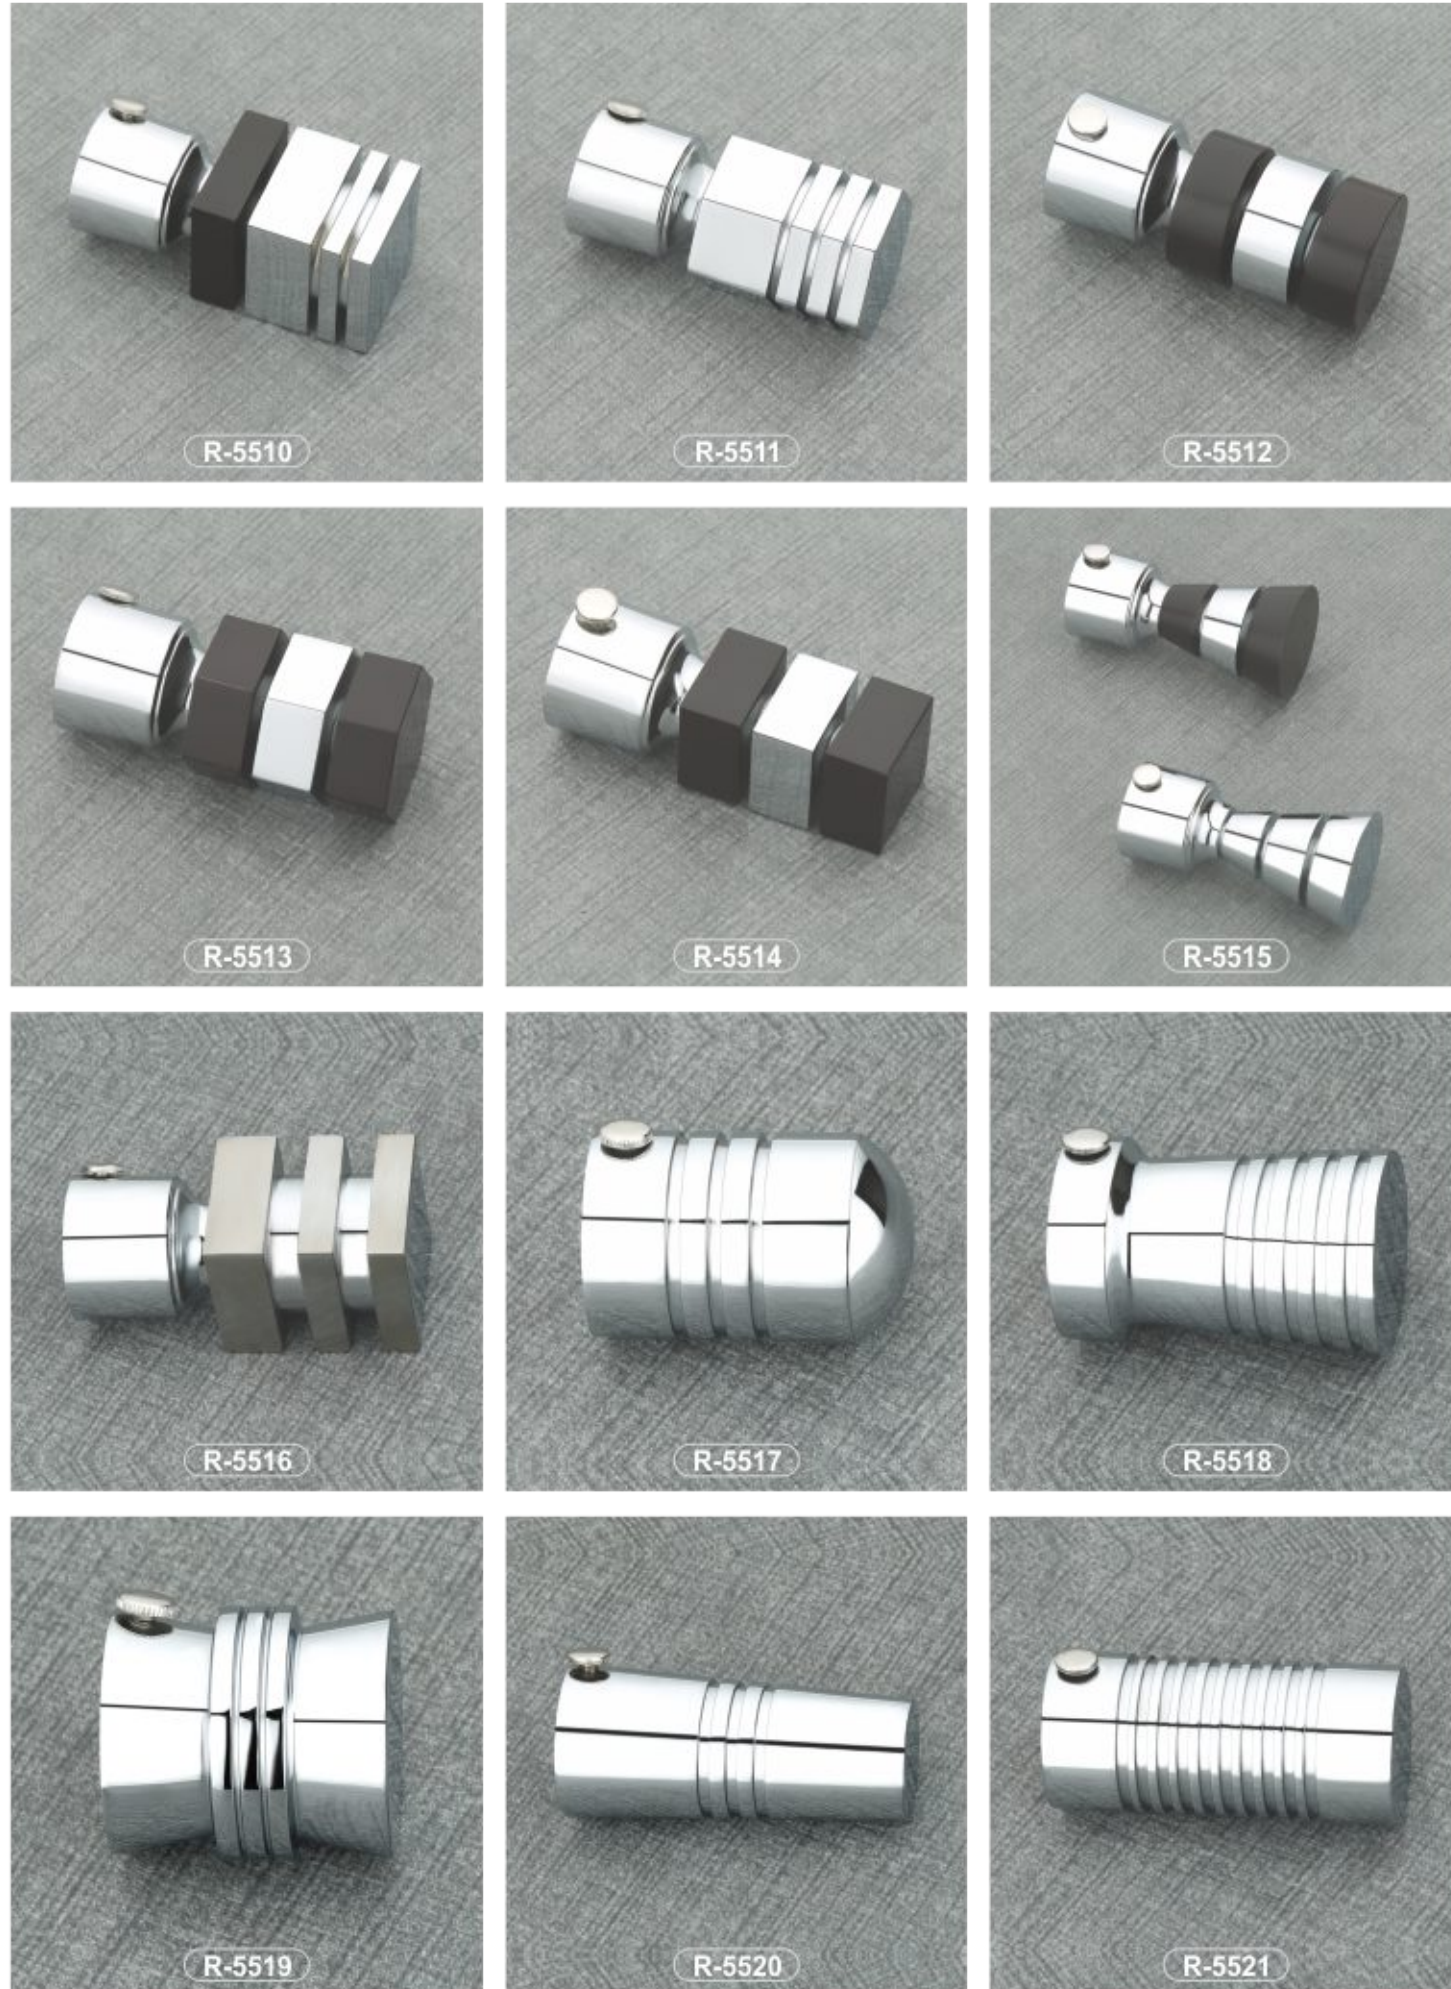

Aluminium Curtain Bracket