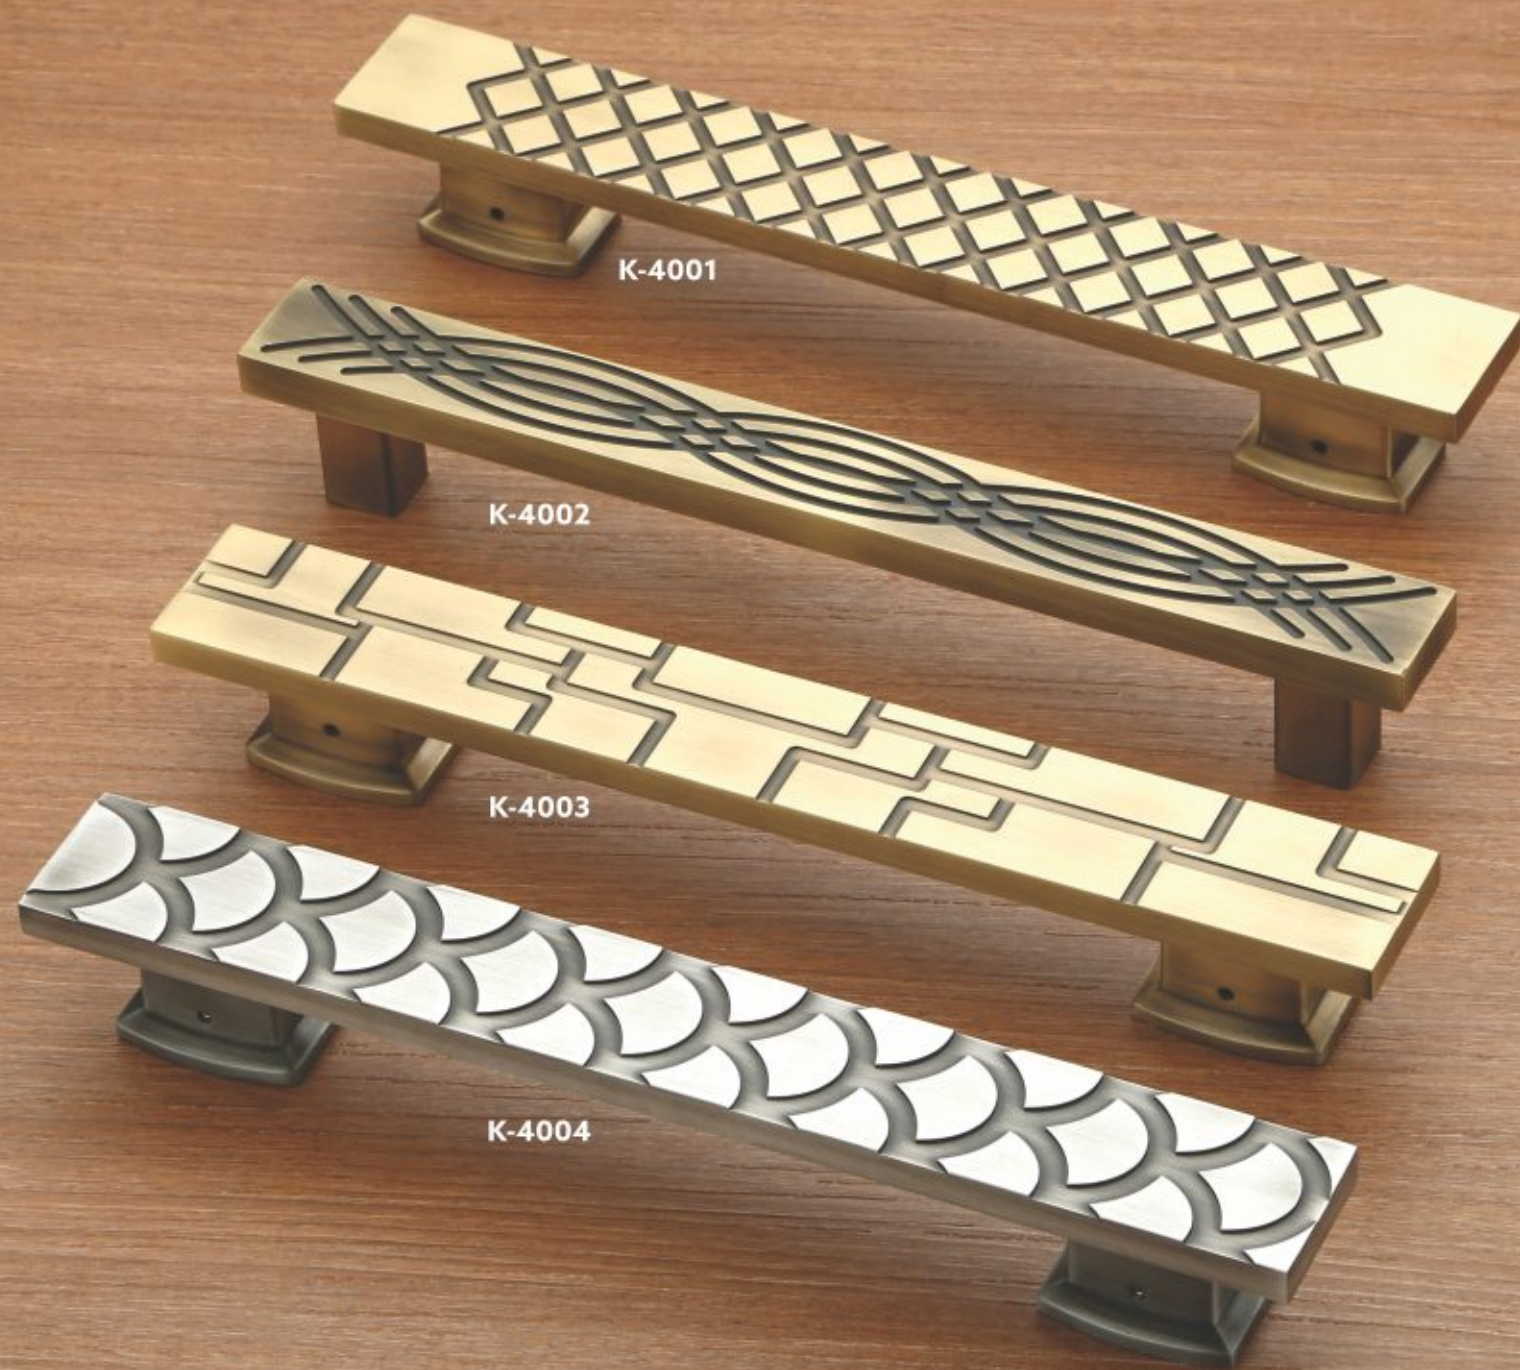

RE-21 SUPER DELUXE

Weight : 90 Kg.

RE-06 SUPER

Weight : 70 Kg.

RE-71 PELMET ARM

Weight : 80 Kg.

Glass Door & Main Door Handle

K-4001