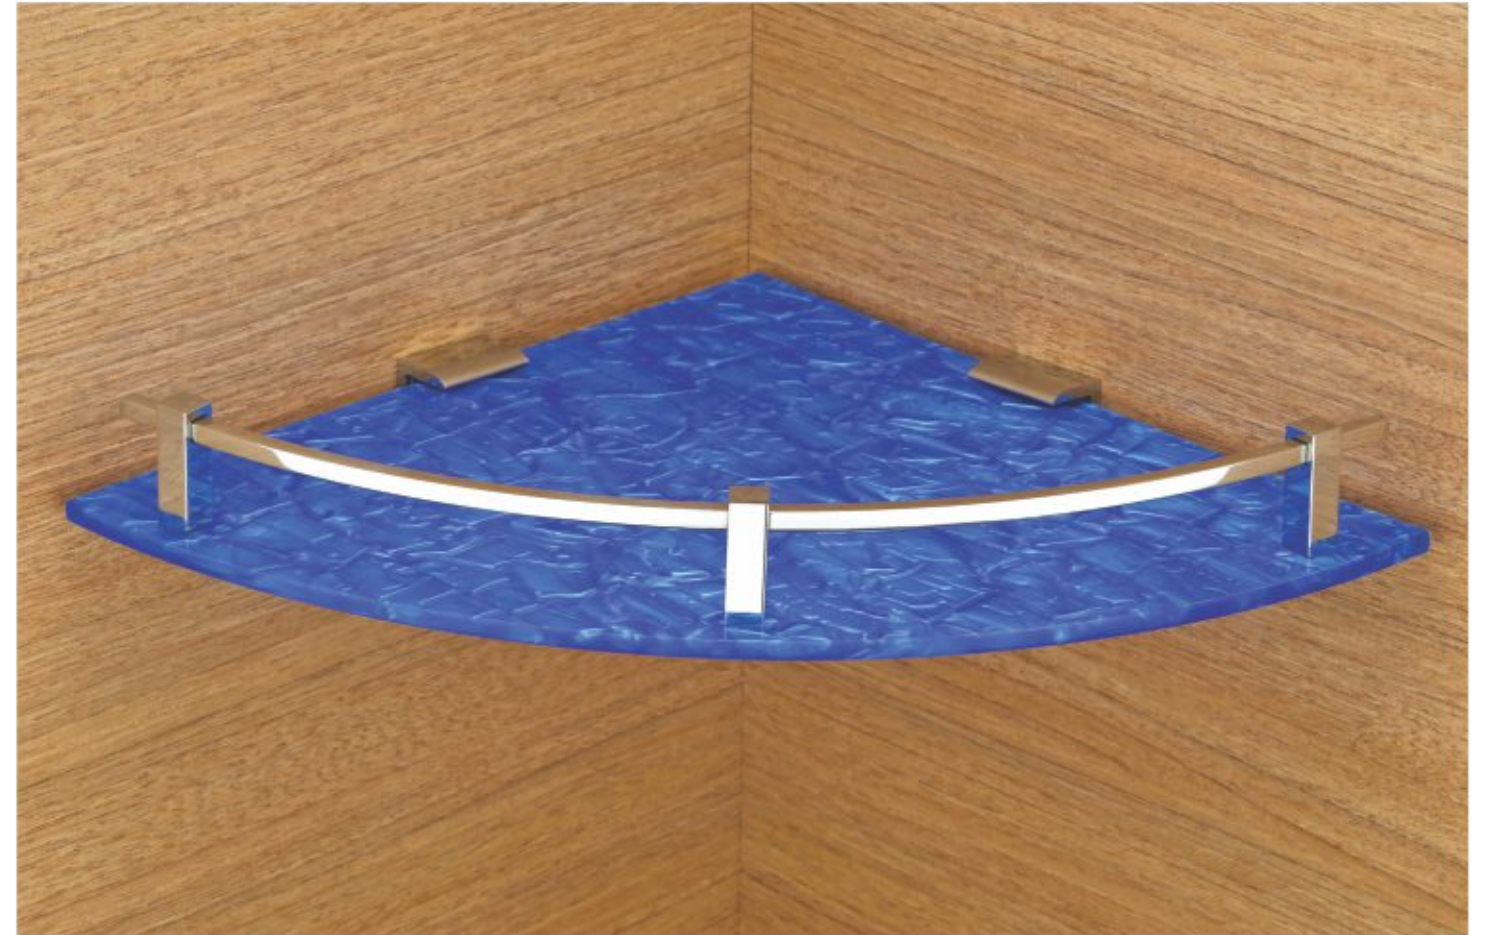

K-102 Platinum

Size : 7x7, 9x9, 11x11"