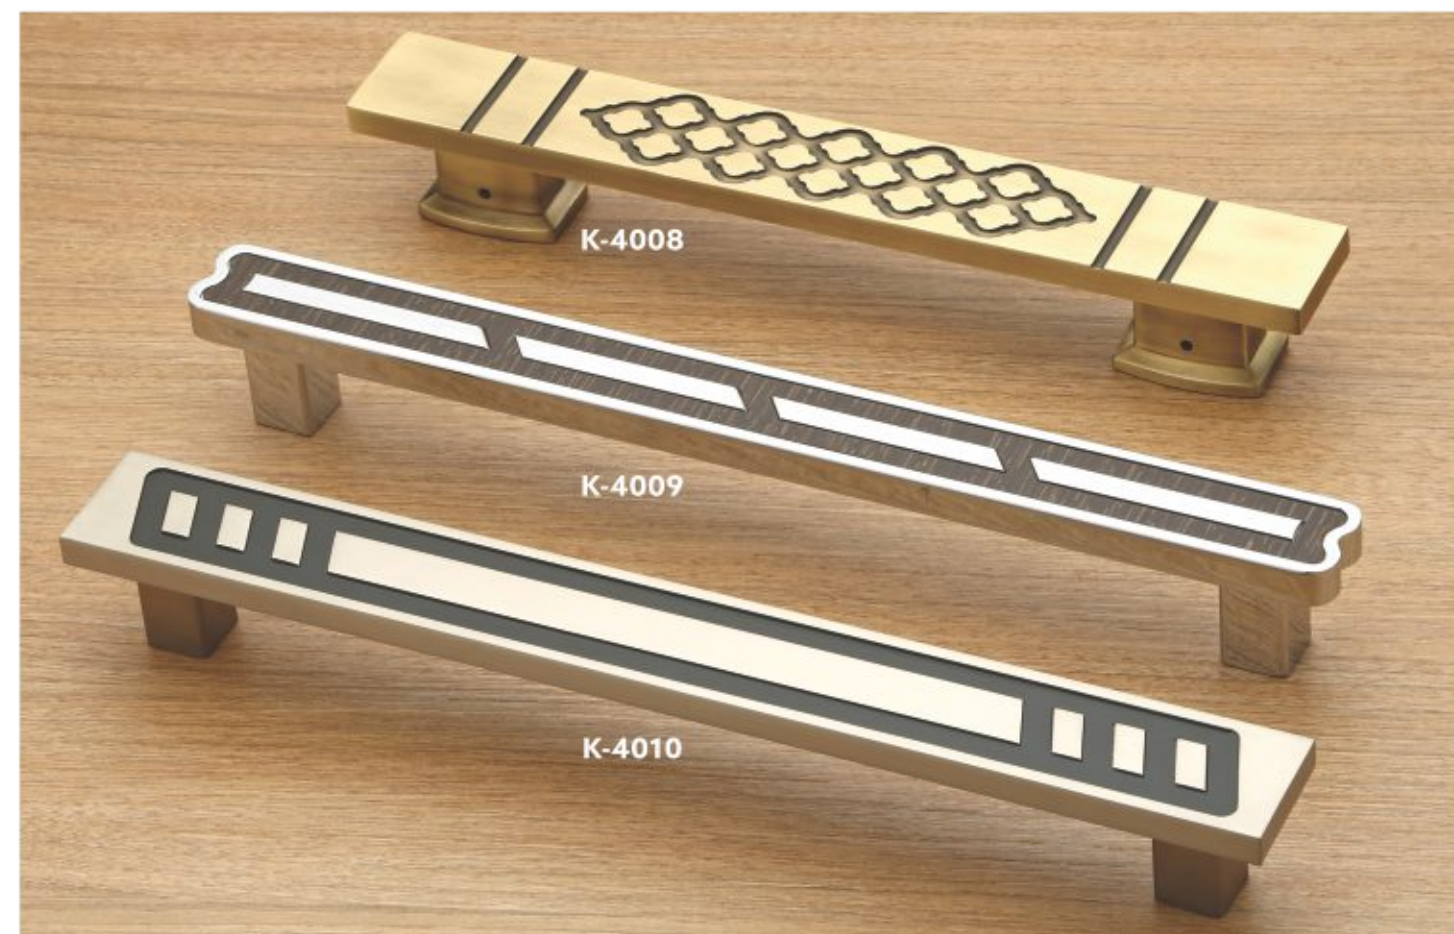

K-4008

K-4009

K-4010

K-105

Size : 10", 12", 14", 16", 18", 24"